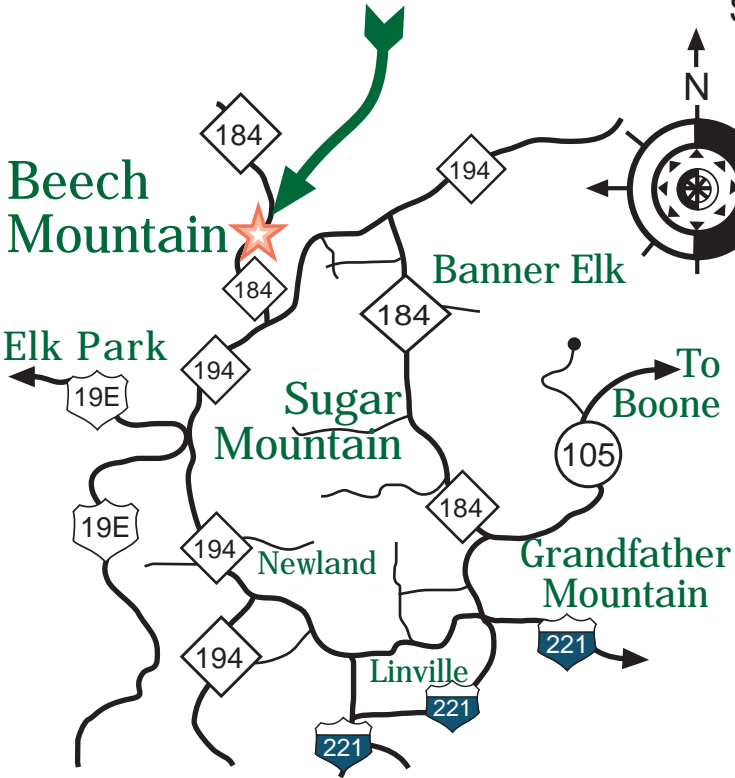

GoBeech

Beech Mountain Chalet Rentals

405 Beech Mtn Parkway
Beech Mtn, NC 28604
Rentals: 800.368.7404
828.387.4231
Sales: 888.387.2276
828.387.2276

Driving directions

From Greensboro-Winston Salem-Raleigh-Durham, ETC.

- 1 I-40 West to 421 North to Boone
- 1 In Boone turn left onto 105 South-go 13 miles
- 1 Turn right onto 184 North
- 1 Follow 184 North 8 miles to Beech Mountain entrance

Approximately 3 hours from Greensboro.

From Charlotte:

- 1 I-77 North to North Wilkesboro
- 1 421 into Boone
- 1 In Boone take 105 South
- 1 Follow 105 South for 13 miles
- 1 Take a right onto 184 North
- 1 8 miles to Beech Mountain entrance

Approximately 3.5 hours.

From Knoxville:

- 1 I-40 to I-81 North to Kingsport
- 1 In Kingsport take 181/26 to Johnson City
- 1 In Johnson City take Exit 31 onto 321
- 1 Follow 321 to Hampton, TN
- 1 Take 19E into NC
- 1 1 mile across NC State Line take a left onto 194N
- 1 7 miles to Beech Mountain sign
- 1 Take left onto 184N
- 1 4 miles to Beech Mountain entrance

Approximately 3 hours.

From Gatlinburg:

- 1 Follow 441 N to 66
- 1 Then take 40E
- 1 Then same directions form Knoxville OR
- 1 441 to 411 to Newport ten 411/321 to Johnson City
- 1 Directions from Johnson City not interstate

Approximately 2.5 hours.

From Bristol:

- 1 11 E to 19 E
- 1 Follow 19 E to Elk Park, NC
- 1 Then left onto 194 N
- 1 7 miles to Beech Mountain sign

Approximately 1 hour.

From Greenville , Spartanburg and Atlanta:

- 1 I-85 to Spartanburg
- 1 221 North to Linville, NC
- 1 In Linville turn left onto 105
- 1 Go 4 miles-at intersection take a left onto 184N
- 1 Follow 184-8 miles to Beech Mountain entrance

Approximately

- 1 5.5 hours from Atlanta
- 1 2 from Spartanburg
- 1 3 from Greenville.

From Asheville:

- 1 40 East to Highway 70 Old Fort exit
- 1 Go to Marion-take 221 North to Linville.
- 1 In Linville turn left on to 105 N
- 1 Go 4 miles-at intersection turn left onto 184 N
- 1 Go 8 miles to Beech Mountain entrance

Approximately 2 hours

From Highlands of Sapphire Valley

- 1 64 to 25 in Asheville
- 1 25 to 40E follow directions from Asheville.